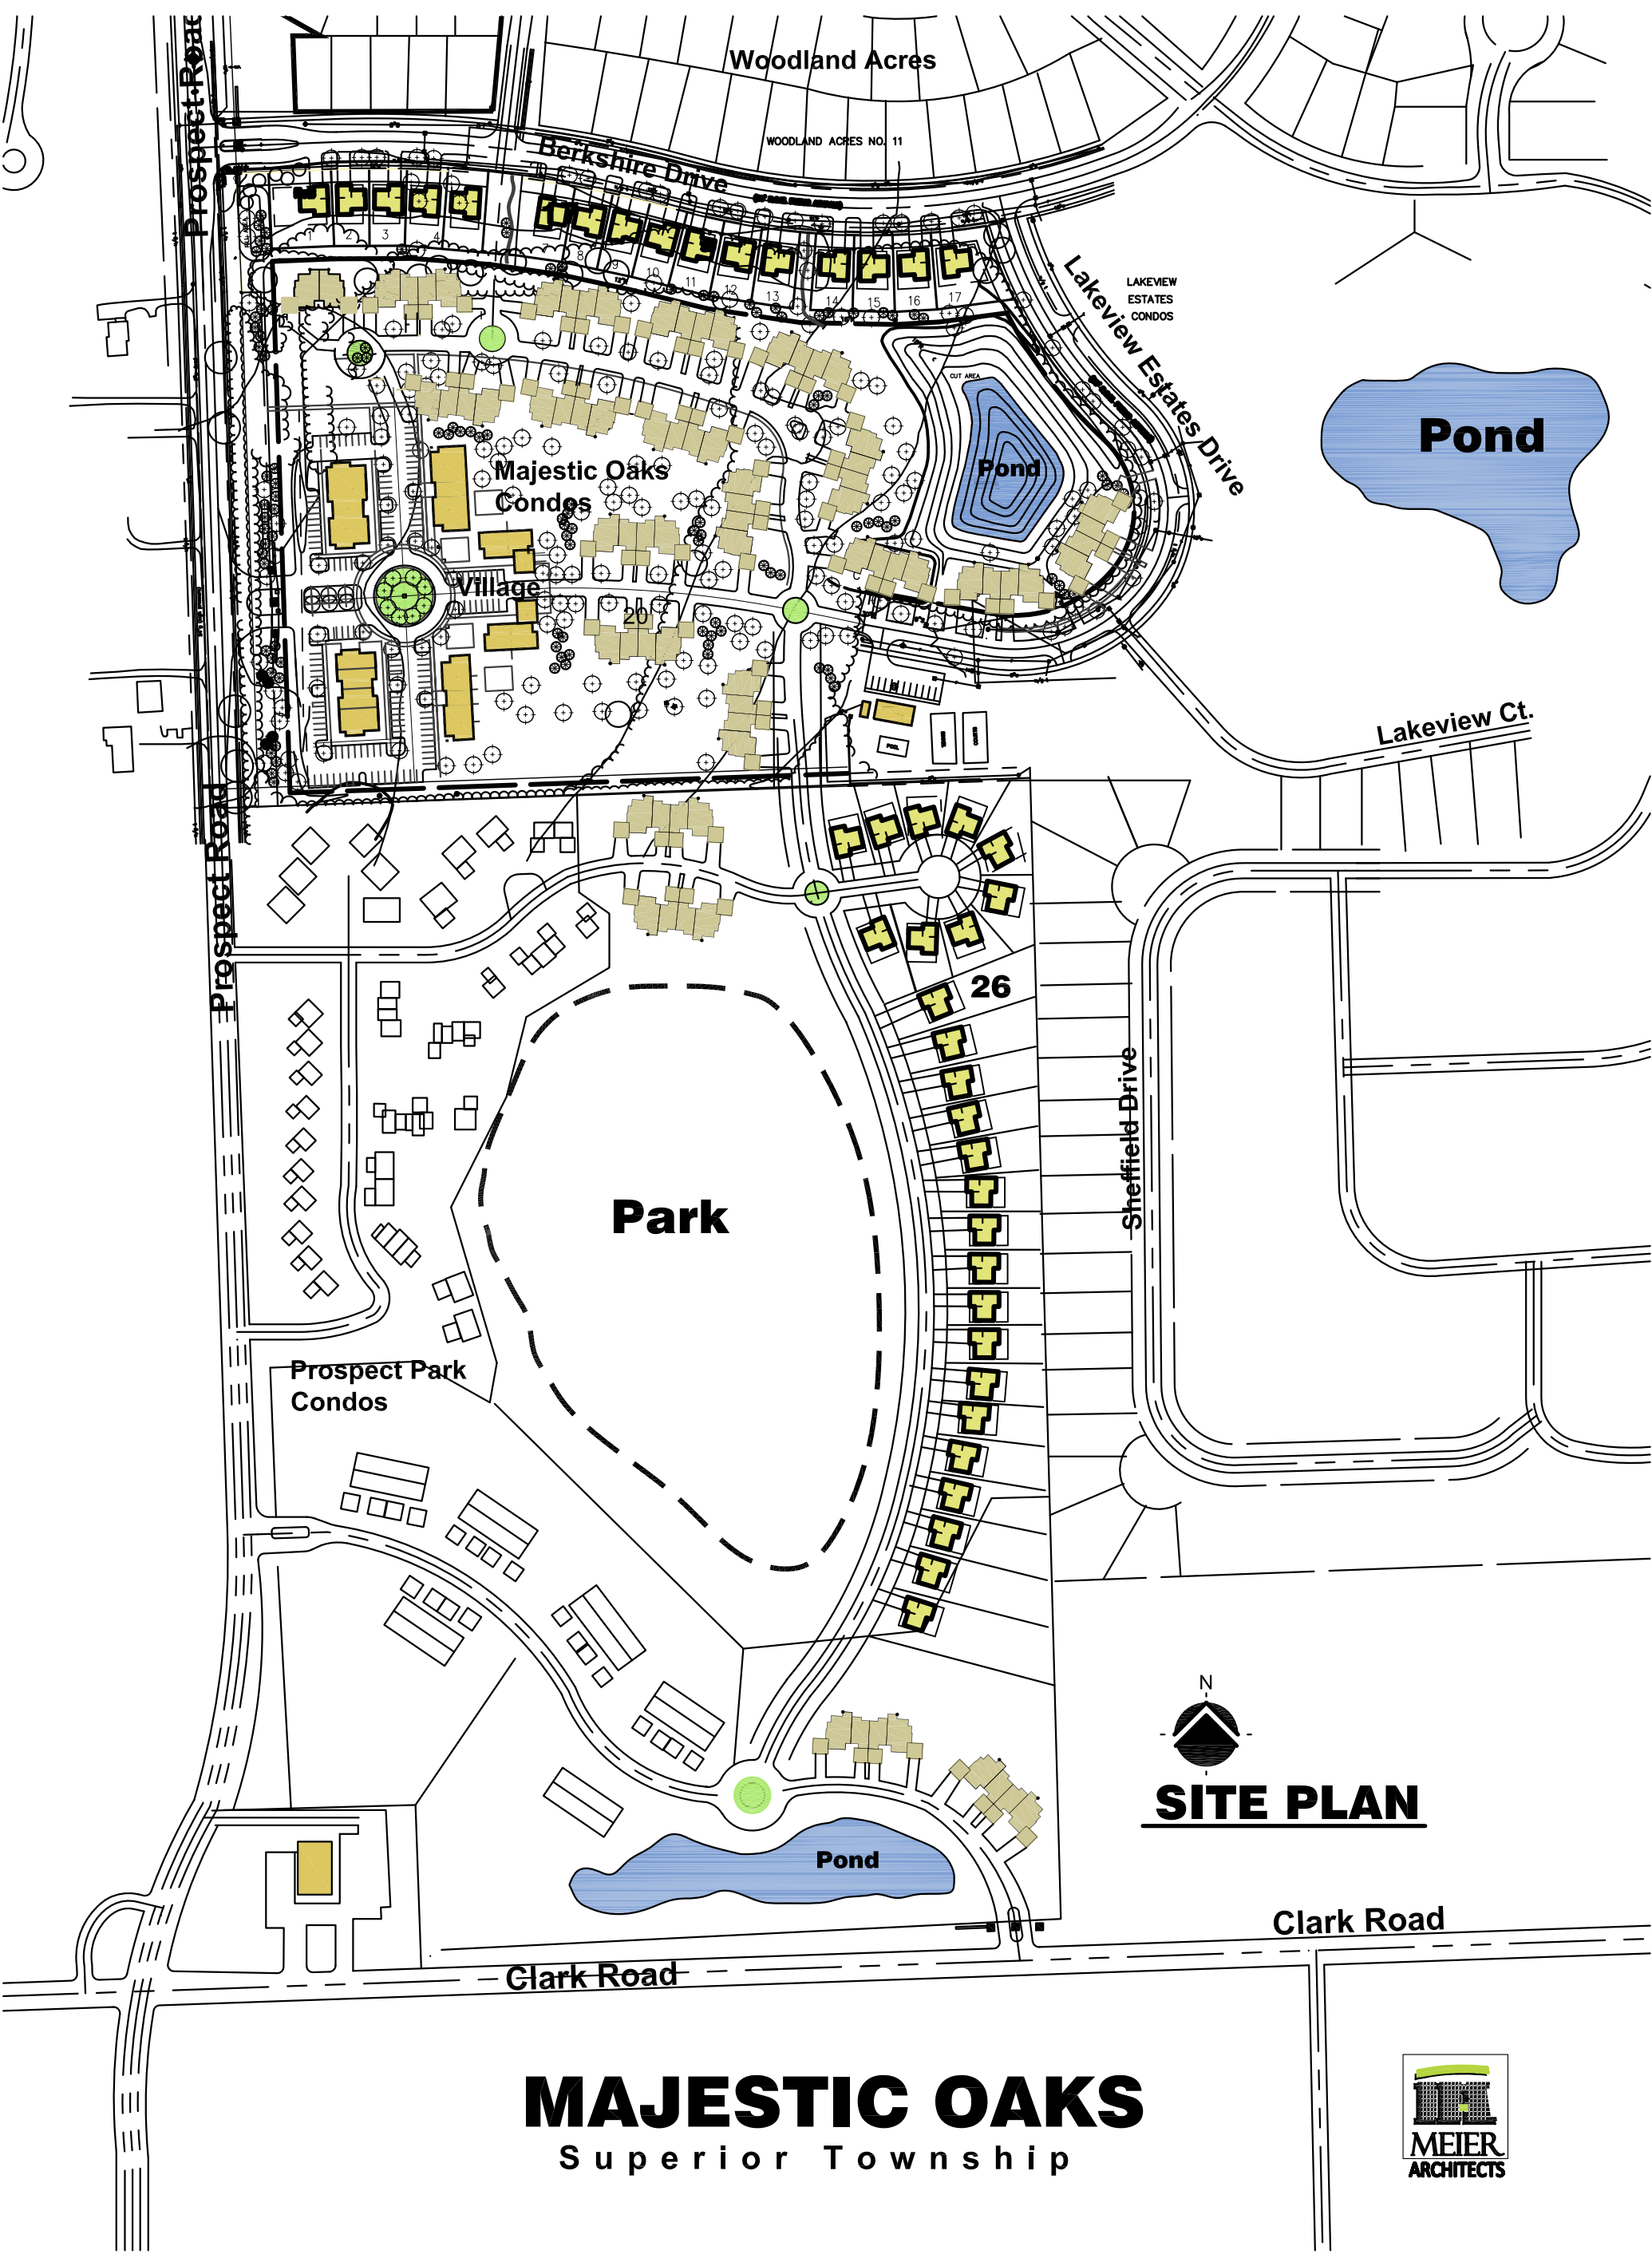

SITE PLAN

MAJESTIC OAKS

Superior Township

MAJESTIC OAKS

Superior Township

SITE PLAN

LAKEVIEW
ESTATES
CONDOS

WOODLAND ACRES NO. 11

TENNIS
COURTS

POOL

Pond

CUT AREA

24" (high pressure)

FULL AREA

7,400 SF

5,500 SF

16,098 SF

3,140 SF

3,140 SF

16,090 SF

1,500 SF