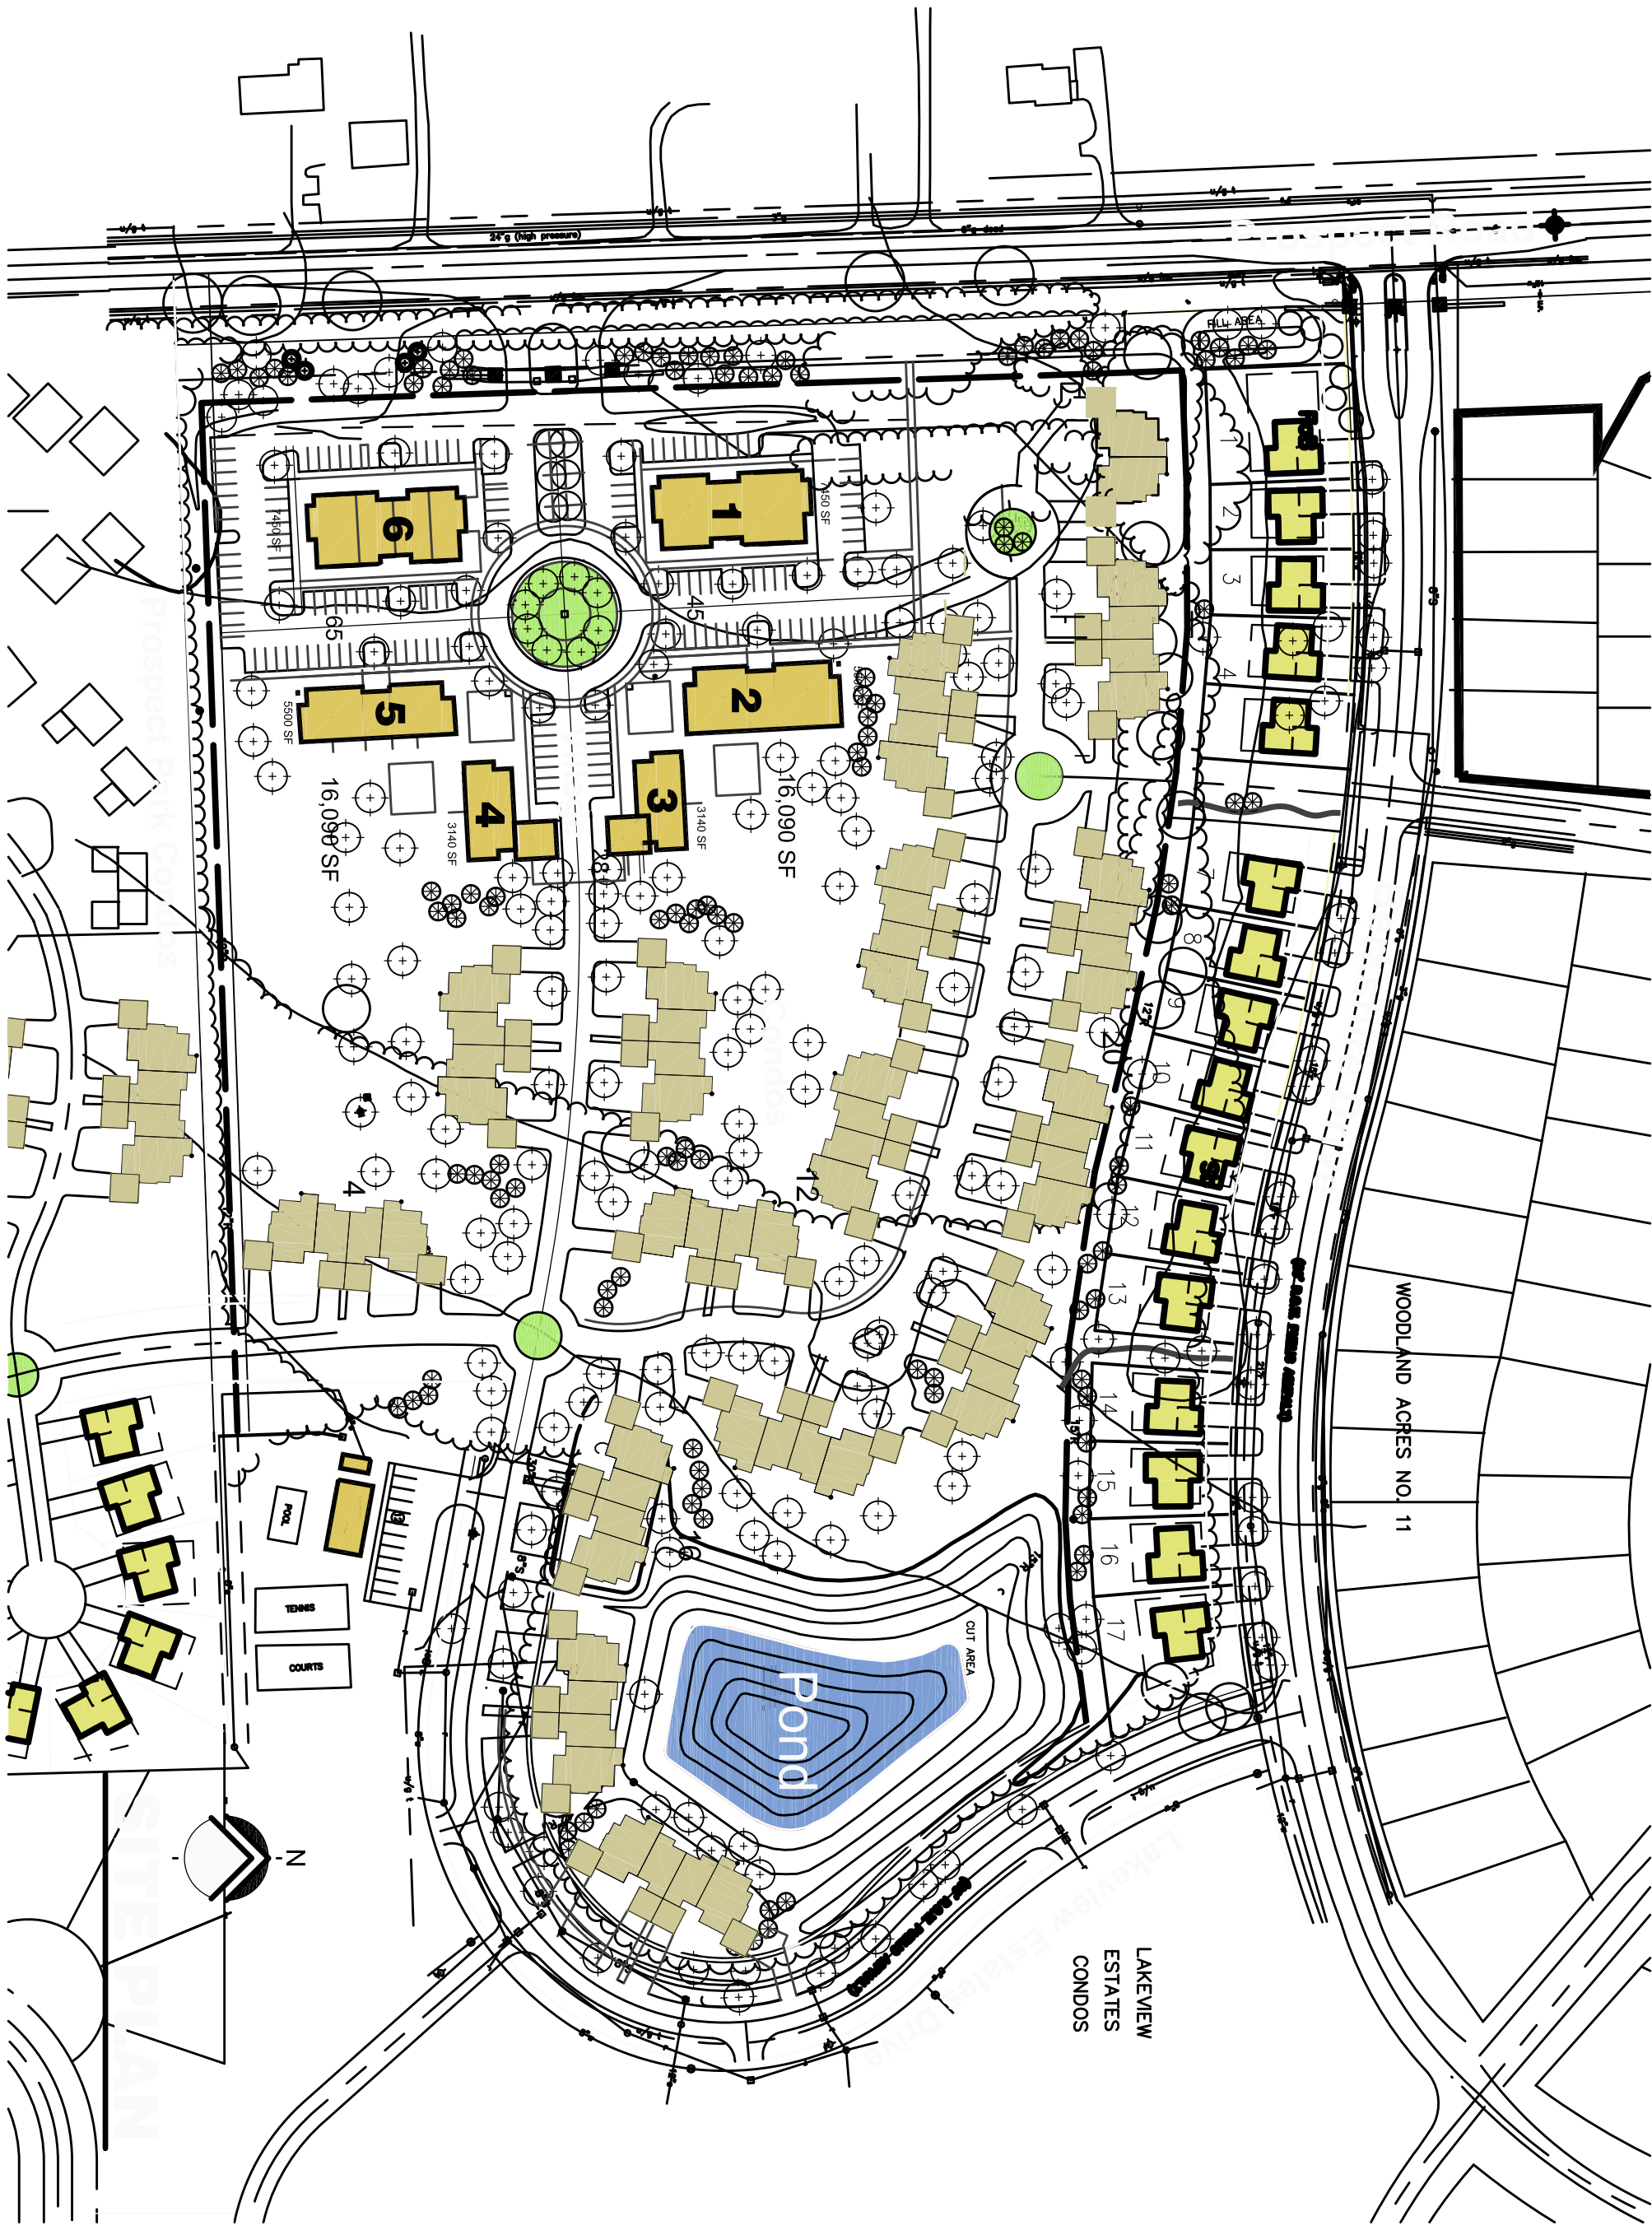

SITE PLAN

MAJESTIC OAKS

Superior Township

MAJESTIC OAKS

Superior Township

SITE PLAN

LAKEVIEW
ESTATES
CONDOS

WOODLAND ACRES NO. 11

TENNIS
COURTS

POOL

Pond

CUT AREA

24" (high pressure)

FULL AREA

7,400 SF

5,500 SF

16,098 SF

3,140 SF

3,140 SF

16,090 SF

1,500 SF